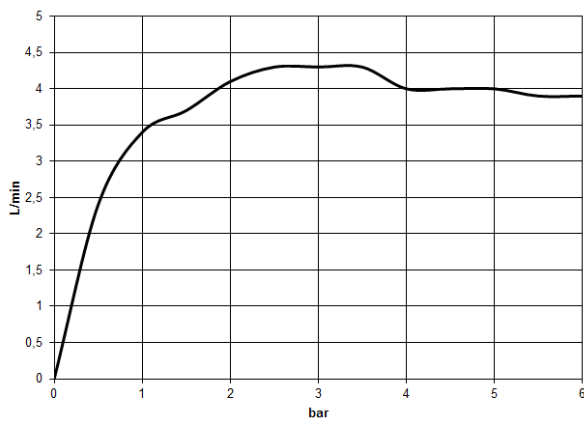

CYO Wall-mounted single-lever basin mixer without pop-up waste - Dark Chrome

CYO

36 861 811

- 190mm projection
- fixed spout
- rectangular, air-enriched flow
- hole diameter spout 37 mm
- hole diameter single-lever mixer 57 mm
- rosette for mixer 80 x 80mm
- max. flow 4.5 l/min
- lead-free
- This product can help a building meet the requirements of Green Building Rating Systems, e.g. LEED®, BREEAM®, DGNB

	Dark Chrome	36 861 811-19
	Chrome	36 861 811-00
	Brushed Platinum	36 861 811-06
	Brushed Durabronze (23kt Gold)	36 861 811-28
	Brushed Dark Platinum	36 861 811-99

36 861 811
mm [inches]

Flow rate chart