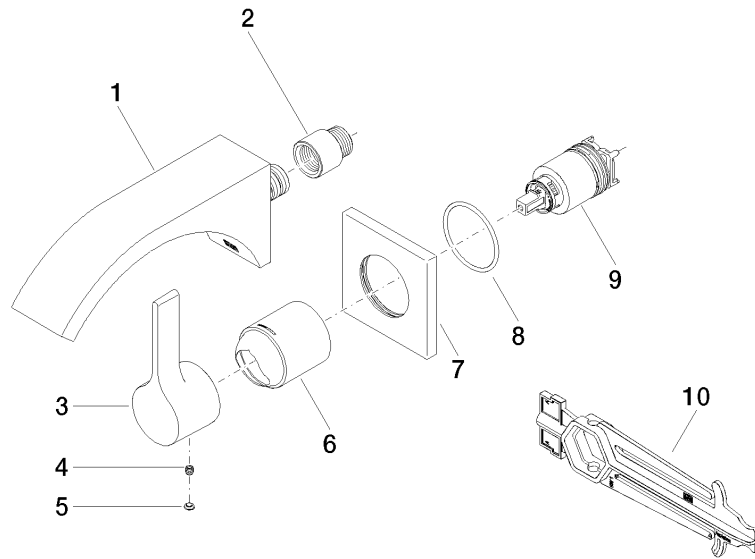

CYO Wall-mounted single-lever basin mixer without pop-up waste - Dark Chrome

CYO

36 861 811

- 190mm projection
- fixed spout
- rectangular, air-enriched flow
- hole diameter spout 37 mm
- hole diameter single-lever mixer 57 mm
- rosette for mixer 80 x 80mm
- max. flow 4.5 l/min
- lead-free
- This product can help a building meet the requirements of Green Building Rating Systems, e.g. LEED®, BREEAM®, DGNB

	Dark Chrome	36 861 811-19
	Chrome	36 861 811-00
	Brushed Platinum	36 861 811-06
	Brushed Durabronze (23kt Gold)	36 861 811-28
	Brushed Dark Platinum	36 861 811-99

36 861 811
mm [inches]

Flow rate chart

Certificates

IAPMO_N-4976 (2). IAPMO_6397 (2).

36 861 811
Parts for other
finishes can be found
here: Chrome

Spare parts list

No.	Item Number	Name	Quantity used	Delivery time
1	13 805 811-19	CYO Wall-mounted basin spout without pop-up waste - Dark Chrome	1	20
2	09 24 03 072 10 90	nipple	1	2
3	09 20 80 021-19	handle	1	60
4	90 31 11 030 00 90	pin	1	2
5	90 31 20 087 00-19	plug	1	20
6	09 11 02 288-19	cover	1	20
7	09 27 78 039-19	rosette	1	60
8	90 14 10 049 00 90	seal	1	2
9	90 15 05 064 01 90	cartridge	1	2
10	90 30 09 064 00 90	key	1	2