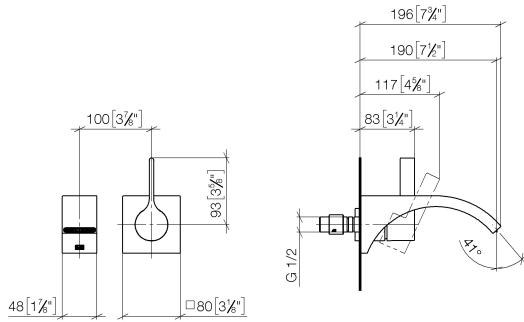

CYO Wall-mounted single-lever basin mixer without pop-up waste - Dark Chrome

CYO

36 861 811

- 190mm projection
- fixed spout
- rectangular, air-enriched flow
- hole diameter spout 37 mm
- hole diameter single-lever mixer 57 mm
- rosette for mixer 80 x 80mm
- max. flow 4.5 l/min
- lead-free
- This product can help a building meet the requirements of Green Building Rating Systems, e.g. LEED®, BREEAM®, DGNB

	Dark Chrome	36 861 811-19
	Chrome	36 861 811-00
	Brushed Platinum	36 861 811-06
	Brushed Durabronze (23kt Gold)	36 861 811-28
	Brushed Dark Platinum	36 861 811-99

36 861 811
mm [inches]

Flow rate chart

Certificates

IAPMO_N-4976 (2). IAPMO_6397 (2).

36 861 811
Parts for other
finishes can be found
here: Chrome

Spare parts list

No.	Item Number	Name	Quantity used	Delivery time
1	13 805 811-19	CYO Wall-mounted basin spout without pop-up waste - Dark Chrome	1	20
2	09 24 03 072 10 90	nipple	1	2
3	09 20 80 021-19	handle	1	60
4	90 31 11 030 00 90	pin	1	2
5	90 31 20 087 00-19	plug	1	20
6	09 11 02 288-19	cover	1	20
7	09 27 78 039-19	rosette	1	60
8	90 14 10 049 00 90	seal	1	2
9	90 15 05 064 01 90	cartridge	1	2
10	90 30 09 064 00 90	key	1	2